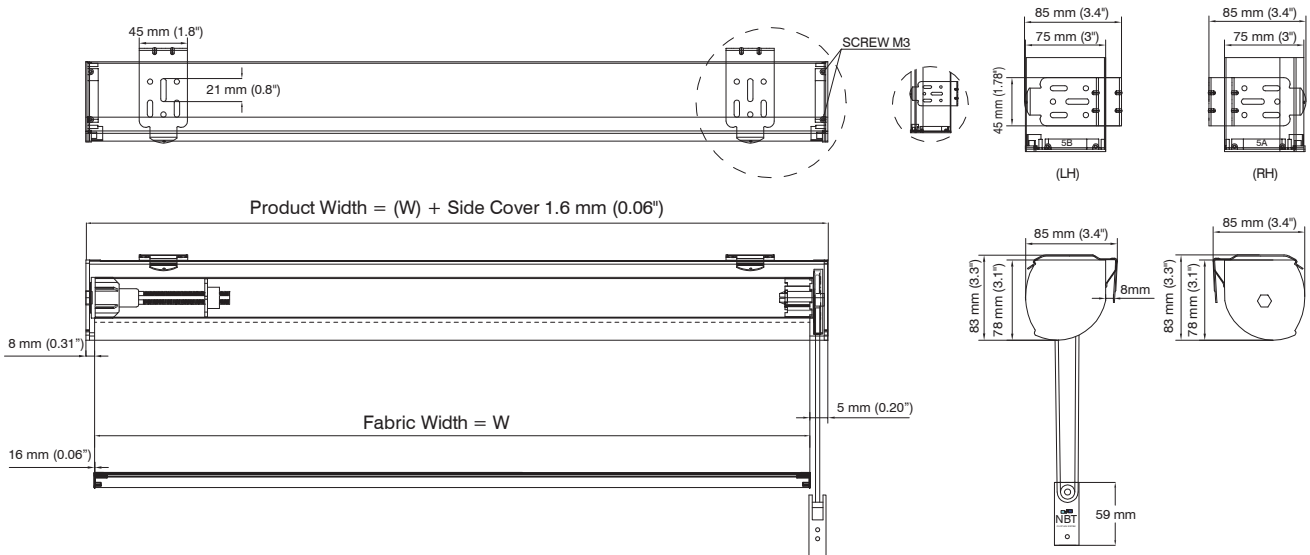

Mechanism

It supports a three dimensional structure with high functionality and ease of operation due to the high performance clutch.

Structure Drawing - Okapi Blind

Tube

Bottom Rail

Bottom Weight

End cap

weight Clip