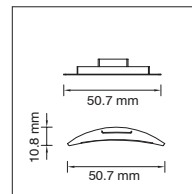

Mechanism

It supports a three dimensional structure with high functionality and ease of operation due to the high performance clutch.

Structure Drawing - Okapi Blind

Tube

Bottom Rail

Bottom Weight

End cap

weight Clip