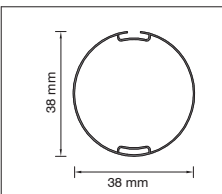

Mechanism

It supports a three dimensional structure with high functionality and ease of operation due to the high performance clutch.

Structure Drawing - Okapi Blind

Tube

Bottom Rail

Bottom Weight

End cap

weight Clip