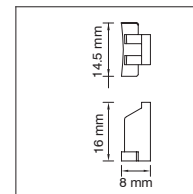

Mechanism

It supports a three dimensional structure with high functionality and ease of operation due to the high performance clutch.

Structure Drawing - Okapi Blind

Tube

Bottom Rail

Bottom Weight

End cap

weight Clip