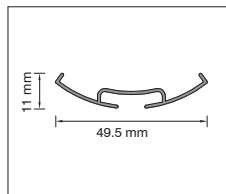

Mechanism

It supports a three dimensional structure with high functionality and ease of operation due to the high performance clutch.

Structure Drawing - Okapi Blind

Tube

Bottom Rail

Bottom Weight

End cap

weight Clip