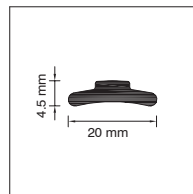

Mechanism

It supports a three dimensional structure with high functionality and ease of operation due to the high performance clutch.

Structure Drawing - Okapi Blind

Tube

Bottom Rail

Bottom Weight

End cap

weight Clip